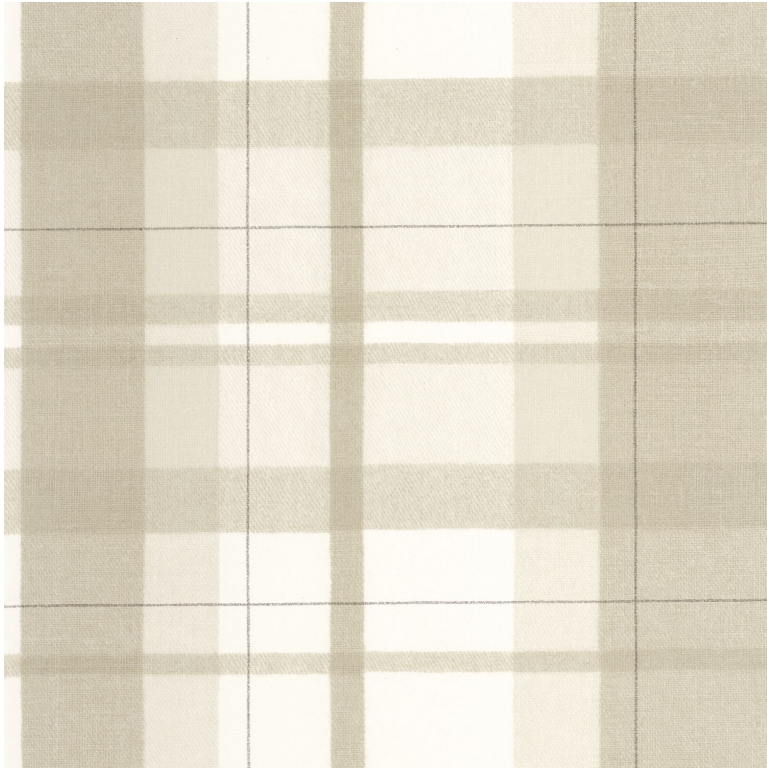

CASADECO

Tartan touch

Wallpaper CASADECO

<i>Collection</i>	TAILOR MADE
<i>Reference</i>	202051591
<i>Hanging instructions</i>	Non-woven
<i>Grain</i>	Aspect textile
<i>Width of one roll</i>	53 cm / 21 inches
<i>Length</i>	Sold by roll of 10.05 m / 11 yards
<i>Match</i>	Straight match
<i>Vertical repeat</i>	53cm / 21 inches
<i>Weight in g/m²</i>	130
<i>Care</i>	Washable
<i>Apply paste</i>	Paste the wall
<i>Removal</i>	Dry strip
<i>Norme COV</i>	A+
<i>European fire-rating</i>	B-s1, d0

3 variations