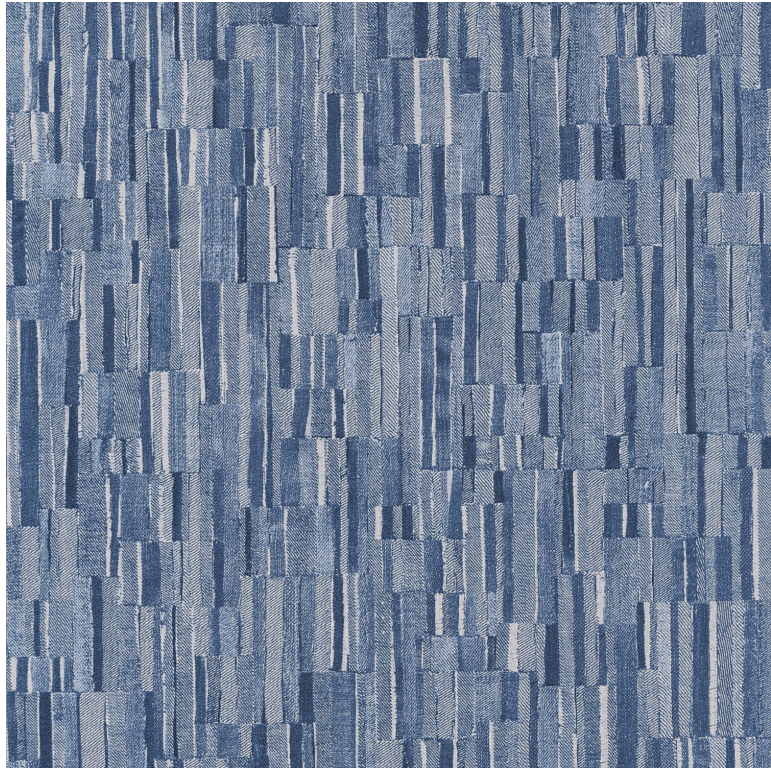

CASADECO

Patch denim

Wallpaper CASADECO

<i>Collection</i>	TEXTILES
<i>Reference</i>	87526618
<i>Colors</i>	Bleu denim
<i>Hanging instructions</i>	Vinyl, non-woven backed
<i>Grain</i>	Aspect textile
<i>Width of one roll</i>	53 cm / 21 inches
<i>Length</i>	Sold by roll of 10.05 m / 11 yards
<i>Match</i>	Free match
<i>Vertical repeat</i>	64cm / 25 inches
<i>Weight in g/m²</i>	280
<i>Care</i>	Washable
<i>Apply paste</i>	Paste the wall
<i>Removal</i>	Dry strip
<i>Norme COV</i>	A+
<i>ASTME84</i>	Class A
<i>European fire-rating</i>	B s1 d0

3 variations