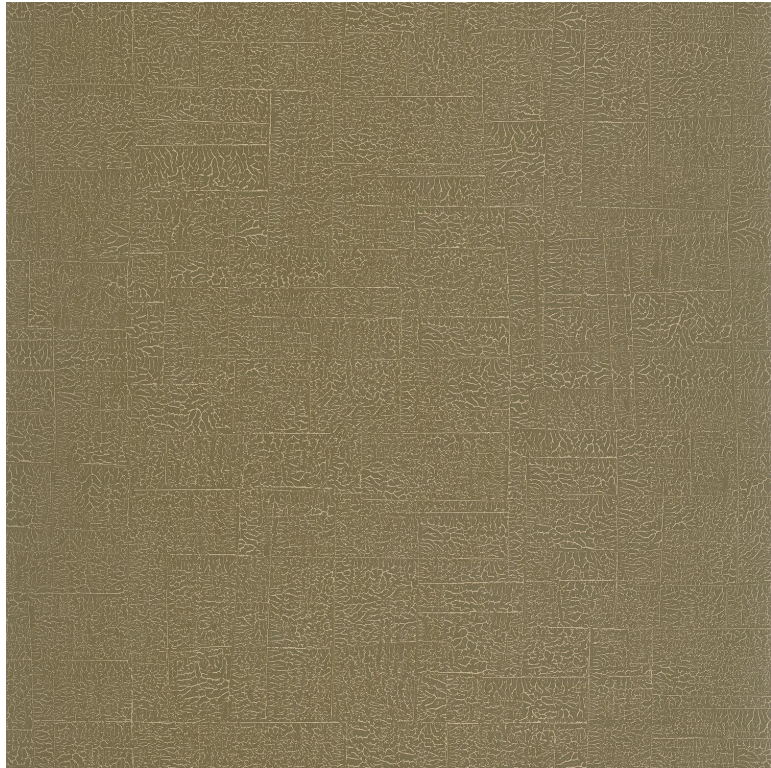

CASADECO

Ecume

Wallpaper CASADECO

<i>Collection</i>	SENTIER DES DUNES, SO COLOR 6
<i>Reference</i>	200967940
<i>Hanging instructions</i>	Vinyl, non-woven backed
<i>Grain</i>	Aspect minéral
<i>Width of one roll</i>	53 cm / 21 inches
<i>Length</i>	Sold by roll of 10.05 m / 11 yards
<i>Match</i>	Free match
<i>Vertical repeat</i>	53cm / 21 inches
<i>Weight in g/m²</i>	280
<i>Care</i>	Washable- scrubbable
<i>Apply paste</i>	Paste the wall
<i>Removal</i>	Dry strip
<i>Norme COV</i>	A+
<i>ASTME84</i>	Class A
<i>European fire-rating</i>	C s2 d0

5 variations