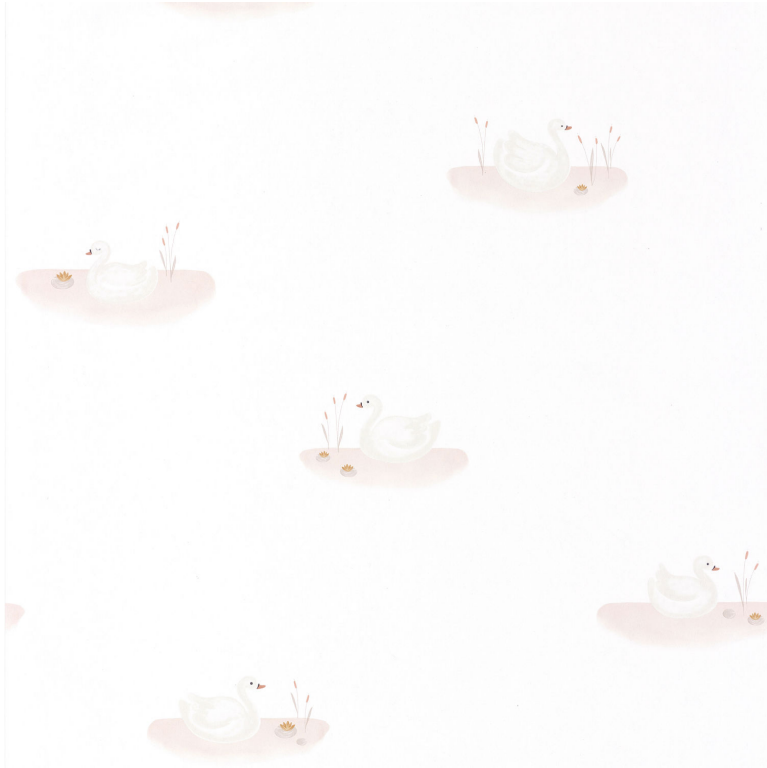

CASADECO

Rose & nino leonie

Wallpaper CASADECO

Collection

[ROSE & NINO CASADECO](#)

Reference

85494251

Hanging instructions

Non-woven

Grain

Mat

Width of one roll

53 cm / 21 inches

Length

Sold by roll of 10.05 m / 11 yards

Match

Straight match

Vertical repeat

53cm / 21 inches

Weight in g/m²

150

Care

Washable

Apply paste