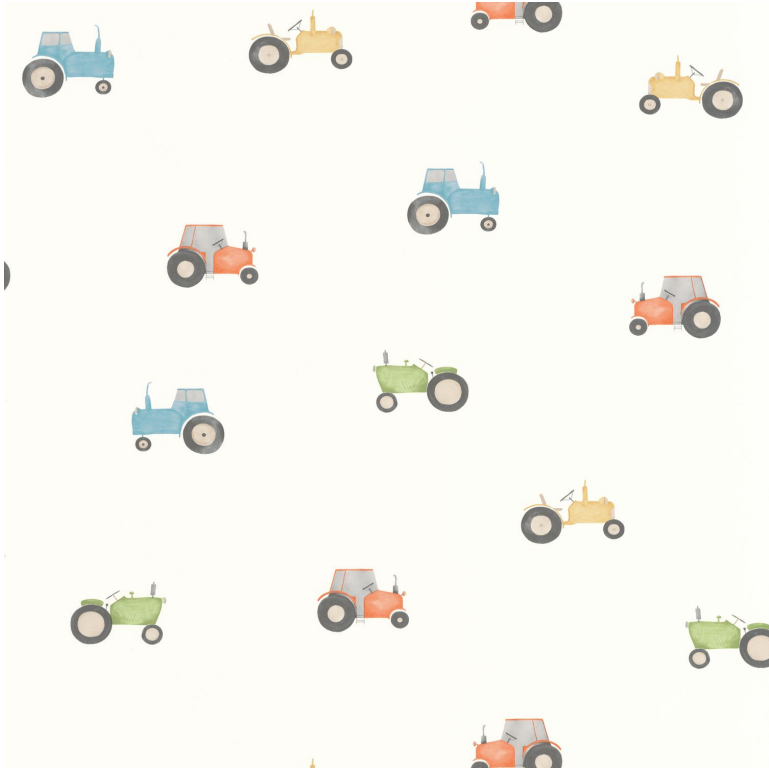

## Vintage tractor

Wallpaper CASADECO

*Collection*

[COTTON TOUCH, ONCE UPON A TIME](#)

*Reference*

88368726

*Hanging instructions*

Non-woven

## 2 variations