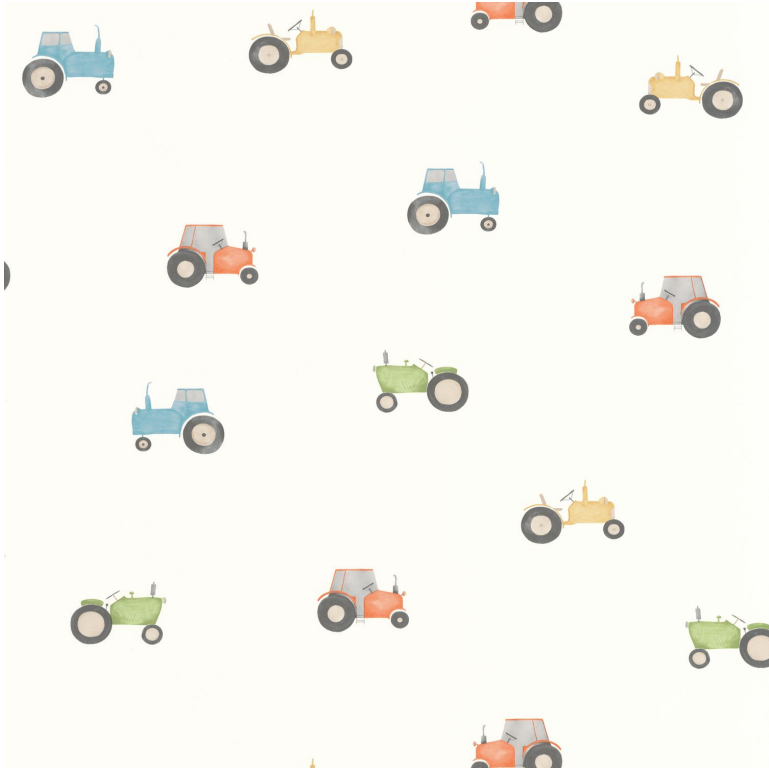

## Vintage tractor

Wallpaper CASADECO

*Collection*

[ONCE UPON A TIME](#)

*Reference*

88368726

*Hanging instructions*

Non-woven

## 2 variations