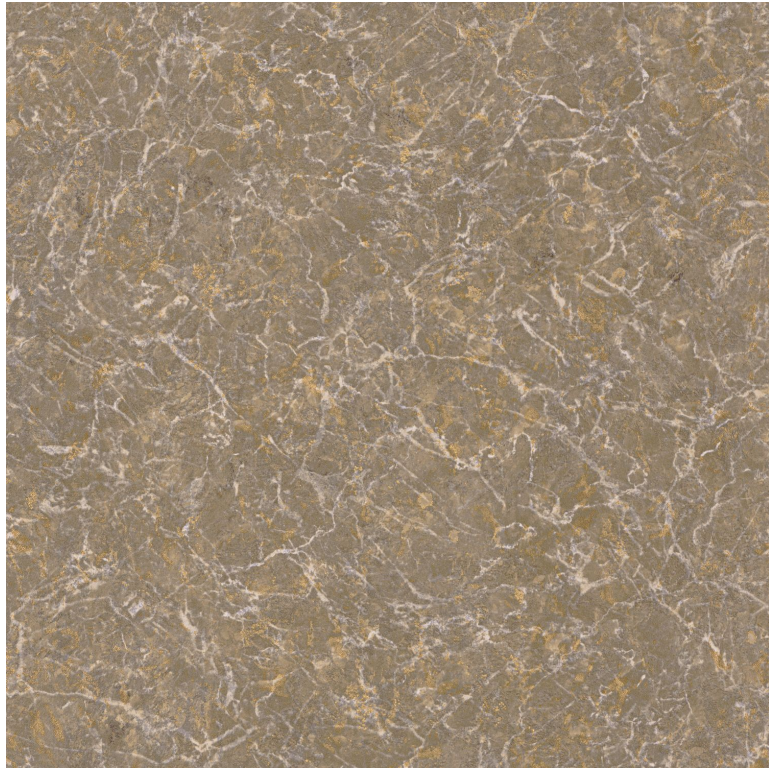

CASADECO

Marbre

Wallpaper CASADECO

<i>Collection</i>	MINERALS
<i>Reference</i>	88081515
<i>Hanging instructions</i>	Vinyl, non-woven backed
<i>Grain</i>	Aspect minéral
<i>Width of one roll</i>	53 cm / 21 inches
<i>Length</i>	Sold by roll of 10.05 m / 11 yards
<i>Match</i>	1/2 Offset match
<i>Vertical repeat</i>	64cm / 25 inches
<i>Weight in g/m²</i>	260
<i>Care</i>	Washable
<i>Apply paste</i>	Paste the wall
<i>Norme COV</i>	A+
<i>ASTME84</i>	Class A
<i>European fire-rating</i>	C-s2, d0

8 variations