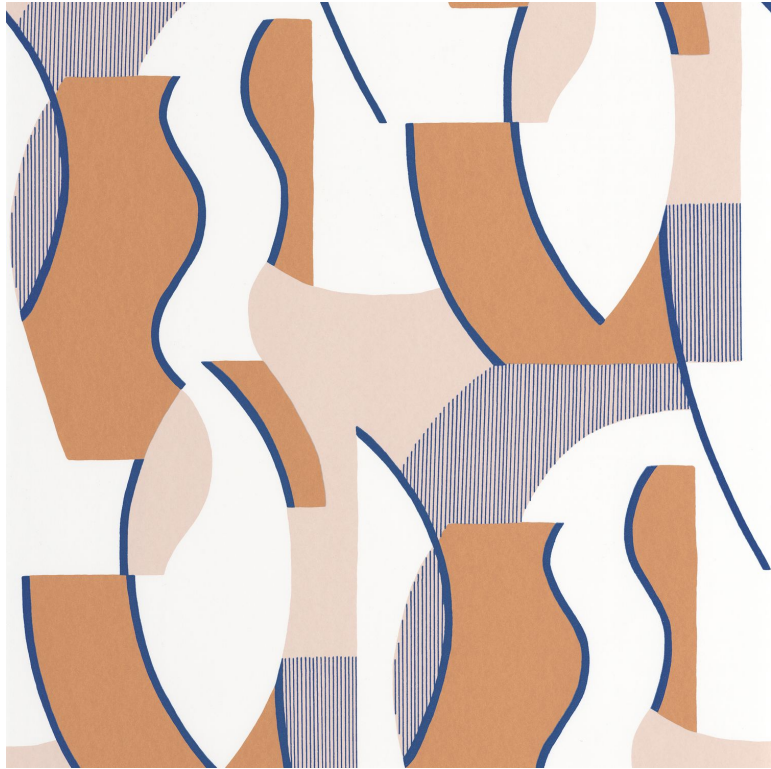

## Concept

Wallpaper CASADECO

<i>Collection</i>	<a href="#">MILANO SIXTIES</a>
<i>Reference</i>	89331616
<i>Hanging instructions</i>	Non-woven
<i>Grain</i>	Smooth
<i>Width of one roll</i>	53 cm / 21 inches
<i>Length</i>	Sold by roll of 10.05 m / 11 yards
<i>Match</i>	Straight match
<i>Vertical repeat</i>	64cm / 25 inches
<i>Weight in g/m<sup>2</sup></i>	125
<i>Care</i>	Washable
<i>Apply paste</i>	Paste the wall
<i>Removal</i>	Dry strip
<i>Norme COV</i>	A+
<i>ASTME84</i>	Class A
<i>European fire-rating</i>	B s1 d0

**5 variations**