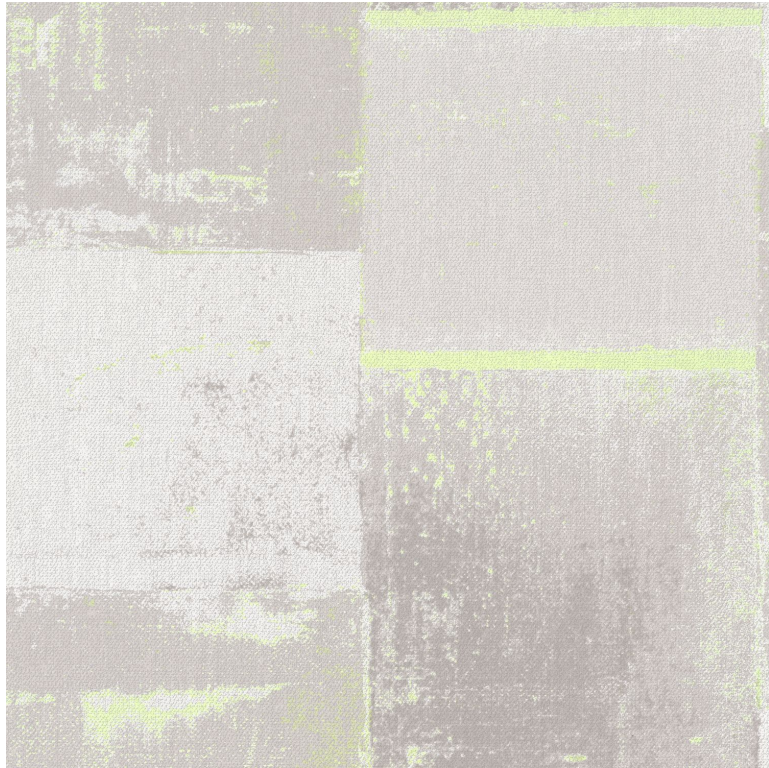

CASADECO

Color field

Wallpaper CASADECO

| | |
|----------------------------------|---|
| <i>Collection</i> | BEAUTY FULL COLOR , BEAUTY FULL IMAGE 2 CAD , GALLERY |
| <i>Reference</i> | 86172426 |
| <i>Hanging instructions</i> | Non-woven |
| <i>Grain</i> | Smooth |
| <i>Width of one roll</i> | 53 cm / 21 inches |
| <i>Length</i> | Sold by roll of 10.05 m / 11 yards |
| <i>Match</i> | 1/2 Offset match |
| <i>Vertical repeat</i> | 64cm / 25 inches |
| <i>Weight in g/m²</i> | 125 |
| <i>Care</i> | Washable |
| <i>Apply paste</i> | Paste the wall |
| <i>Removal</i> | Dry strip |
| <i>Norme COV</i> | A+ |
| <i>European fire-rating</i> | C-s1, d0 |

3 variations