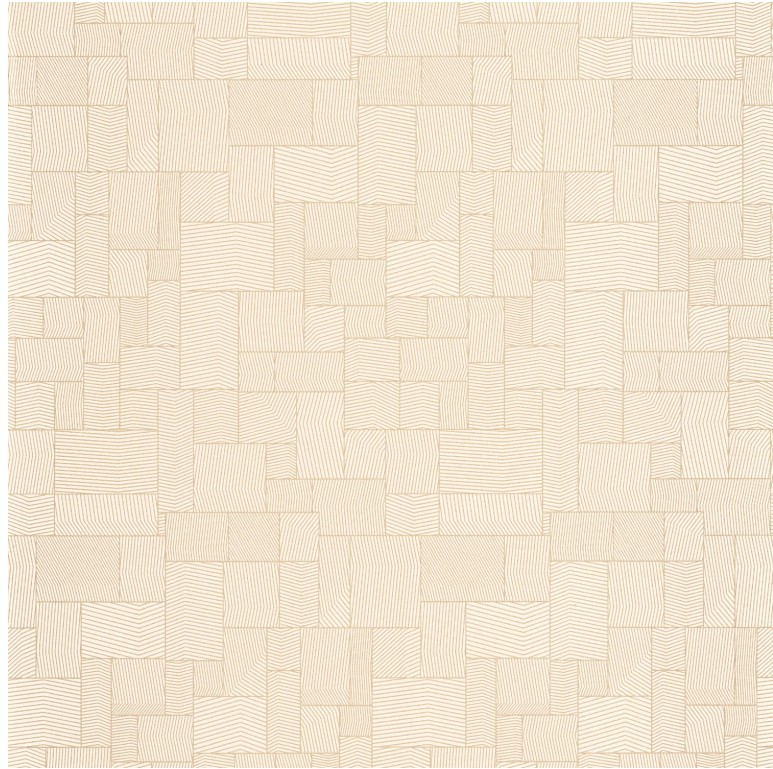

CASADECO

Kensai

Wallpaper CASADECO

<i>Collection</i>	KYOTO, SO COLOR 5
<i>Reference</i>	88761433
<i>Hanging instructions</i>	Non-woven
<i>Width of one roll</i>	53 cm / 21 inches
<i>Length</i>	Sold by roll of 10.05 m / 11 yards
<i>Match</i>	Straight match
<i>Vertical repeat</i>	64cm / 25 inches
<i>Weight in g/m²</i>	130
<i>Care</i>	Washable
<i>Apply paste</i>	Paste the wall
<i>Removal</i>	Dry strip
<i>Norme COV</i>	A+
<i>European fire-rating</i>	B-s1, d0

9 variations