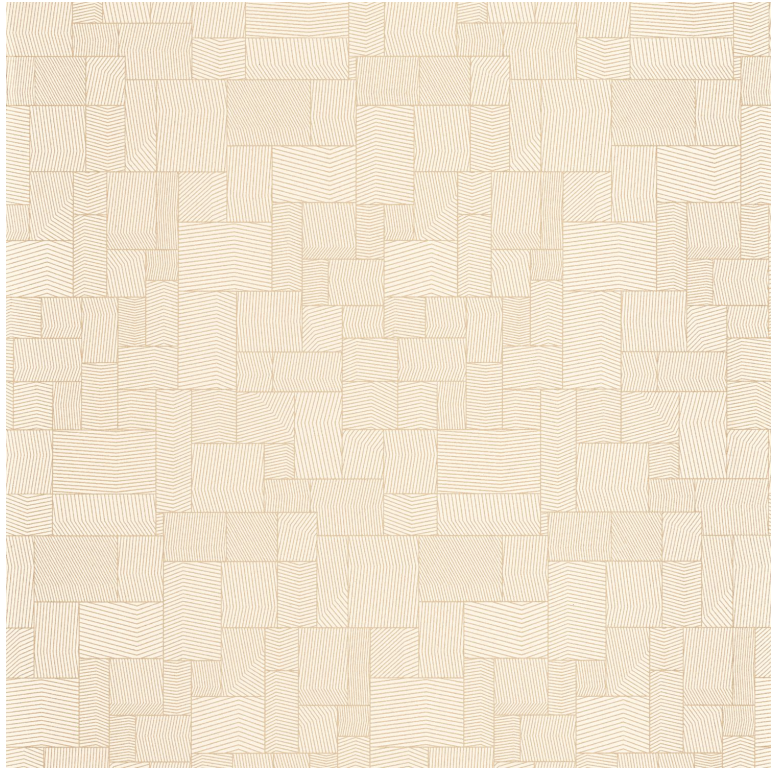

CASADECO

Kensai

Wallpaper CASADECO

<i>Collection</i>	KYOTO, SO COLOR 5
<i>Reference</i>	88761433
<i>Hanging instructions</i>	Non-woven
<i>Width of one roll</i>	53 cm / 21 inches
<i>Length</i>	Sold by roll of 10.05 m / 11 yards
<i>Match</i>	Straight match
<i>Vertical repeat</i>	64cm / 25 inches
<i>Weight in g/m²</i>	130
<i>Care</i>	Washable
<i>Apply paste</i>	Paste the wall
<i>Removal</i>	Dry strip
<i>Norme COV</i>	A+
<i>European fire-rating</i>	C-s1, d0

9 variations