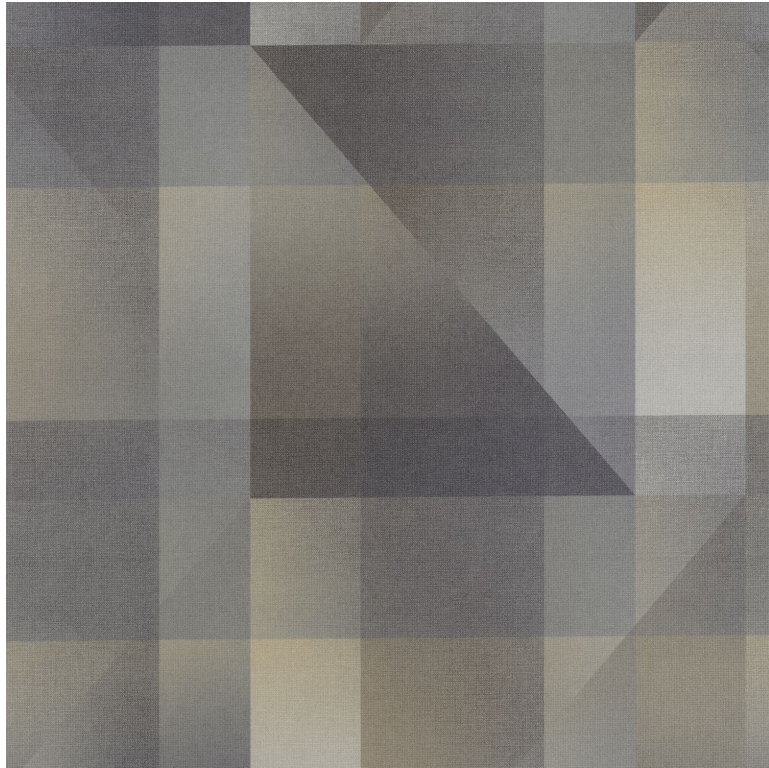

CASADECO

Edward

Wallpaper CASADECO

| | |
|----------------------------------|------------------------------------|
| <i>Collection</i> | CARNABY STREET |
| <i>Reference</i> | 200509523 |
| <i>Hanging instructions</i> | Non-woven |
| <i>Grain</i> | Aspect lin |
| <i>Width of one roll</i> | 53 cm / 21 inches |
| <i>Length</i> | Sold by roll of 10.05 m / 11 yards |
| <i>Match</i> | Straight match |
| <i>Vertical repeat</i> | 64cm / 25 inches |
| <i>Weight in g/m²</i> | 130 |
| <i>Care</i> | Washable |
| <i>Apply paste</i> | Paste the wall |
| <i>Removal</i> | Dry strip |
| <i>Norme COV</i> | A+ |
| <i>European fire-rating</i> | B-s1, d0 |

5 variations