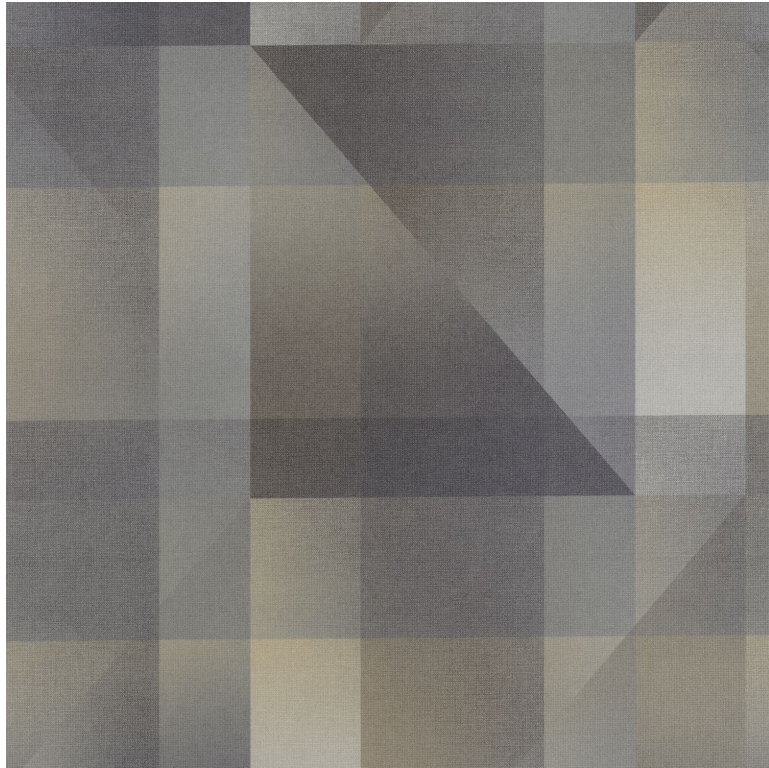

CASADECO

Edward

Wallpaper CASADECO

<i>Collection</i>	CARNABY STREET
<i>Reference</i>	200509523
<i>Hanging instructions</i>	Non-woven
<i>Grain</i>	Aspect lin
<i>Width of one roll</i>	53 cm / 21 inches
<i>Length</i>	Sold by roll of 10.05 m / 11 yards
<i>Match</i>	Straight match
<i>Vertical repeat</i>	64cm / 25 inches
<i>Weight in g/m²</i>	130
<i>Care</i>	Washable
<i>Apply paste</i>	Paste the wall
<i>Removal</i>	Dry strip
<i>Norme COV</i>	A+
<i>European fire-rating</i>	C s1 d0

5 variations