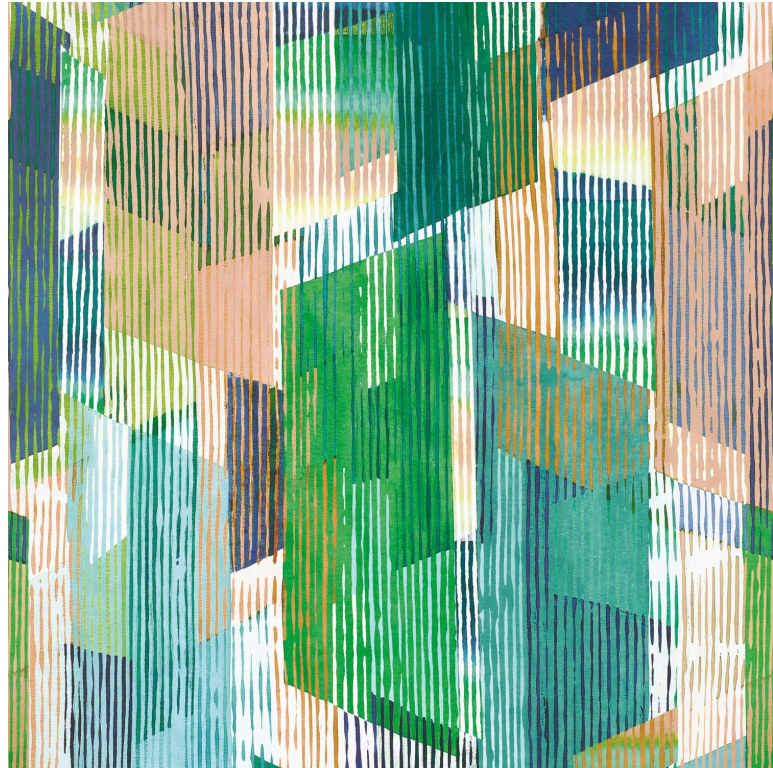

CASADECO

Nova panoramique vilma

Wallpanel CASADECO

Collection

[BEAUTY FULL IMAGE](#)

Reference

84317303

Hanging instructions

Non-woven

Grain

Mat

Width

50 cm / 20 inches

Height

280 cm / 110 inches

Full Width

200 cm / 79 inches

Number of drops

4

Weight in g/m²

150

Care

Washable

Apply paste

Paste the wall

Removal

Dry strip

Norme COV

A+

European fire-rating

B s1 d0