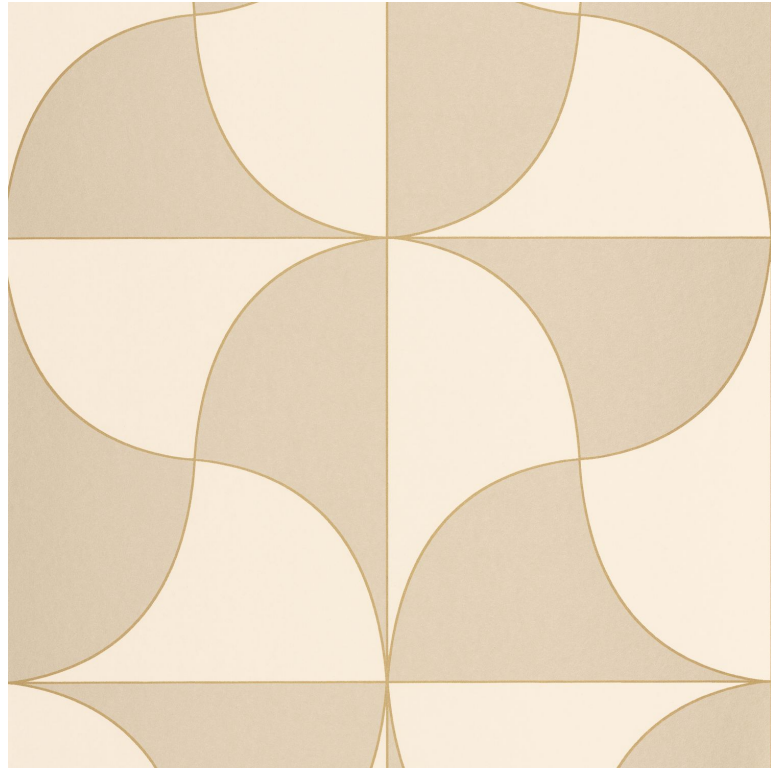

CASADECO

Virevolte

Wallpaper CASADECO

| | |
|----------------------------------|------------------------------------|
| <i>Collection</i> | ALCHIMIE |
| <i>Reference</i> | 89931622 |
| <i>Hanging instructions</i> | Non-woven |
| <i>Grain</i> | Smooth |
| <i>Width of one roll</i> | 53 cm / 21 inches |
| <i>Length</i> | Sold by roll of 10.05 m / 11 yards |
| <i>Match</i> | Straight match |
| <i>Vertical repeat</i> | 64cm / 25 inches |
| <i>Weight in g/m²</i> | 130 |
| <i>Care</i> | Washable |
| <i>Apply paste</i> | Paste the paper |
| <i>Removal</i> | Dry strip |
| <i>Norme COV</i> | A+ |
| <i>European fire-rating</i> | C s1 d0 |

5 variations