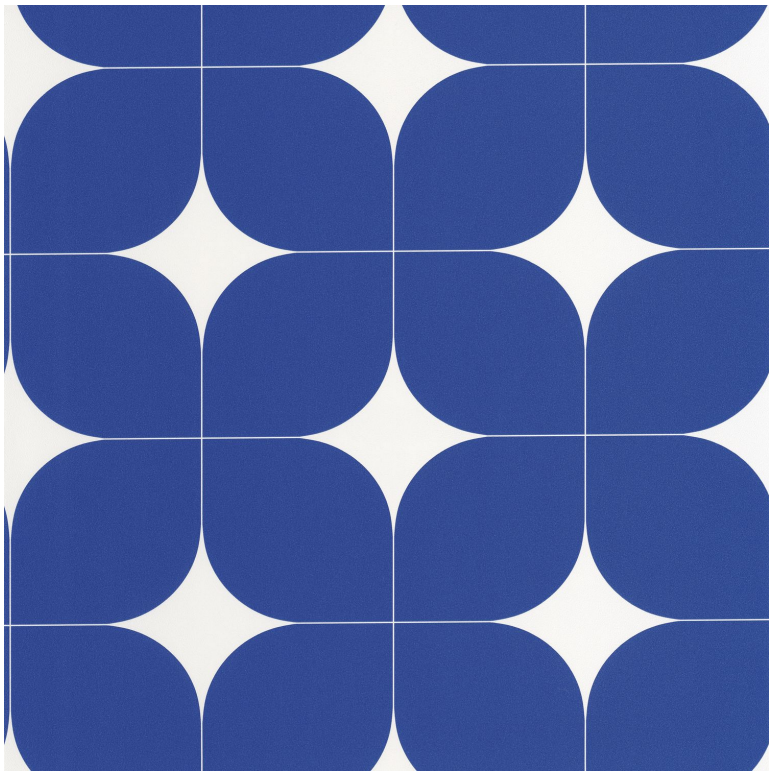

Detour

Wallpaper CASELIO

<i>Collection</i>	OUTLINES
<i>Reference</i>	105040630
<i>Hanging instructions</i>	Vinyl, non-woven backed
<i>Grain</i>	Mat
<i>Width of one roll</i>	53 cm / 21 inches
<i>Length</i>	Sold by roll of 10.05 m / 11 yards
<i>Match</i>	Straight match
<i>Vertical repeat</i>	26cm / 10 inches
<i>Weight in g/m²</i>	220
<i>Care</i>	Washable
<i>Apply paste</i>	Paste the wall
<i>Removal</i>	Dry strip
<i>Norme COV</i>	A+
<i>ASTME84</i>	Class A

3 variations