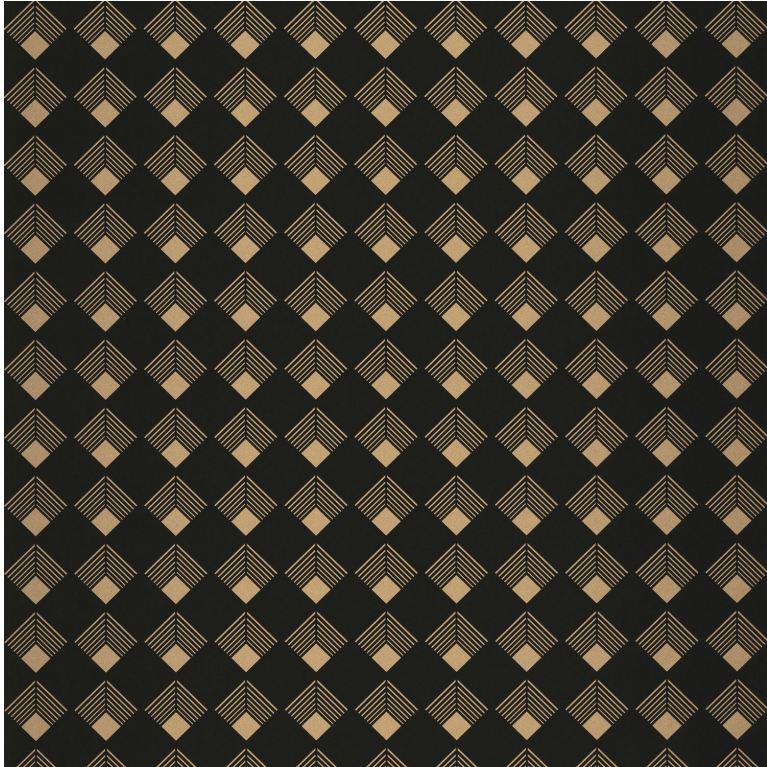

Labyrinth patch

Wallpaper CASELIO

<i>Collection</i>	LABYRINTH, MOONLIGHT 2
<i>Reference</i>	102139023
<i>Hanging instructions</i>	Vinyl, non-woven backed
<i>Grain</i>	Smooth
<i>Width of one roll</i>	53 cm / 21 inches
<i>Length</i>	Sold by roll of 10.05 m / 11 yards
<i>Match</i>	Straight match
<i>Vertical repeat</i>	53cm / 21 inches
<i>Weight in g/m²</i>	220
<i>Care</i>	Washable- scrubbable
<i>Apply paste</i>	Paste the wall
<i>Removal</i>	Dry strip
<i>Norme COV</i>	A+
<i>ASTME84</i>	Class A

5 variations