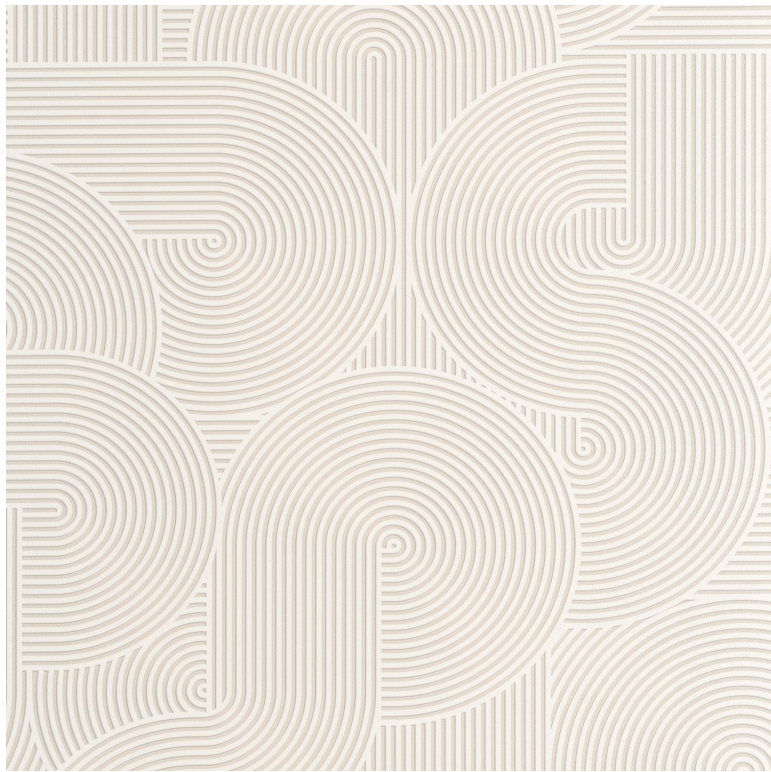

Circle

Wallpaper CASELIO

| | |
|----------------------------------|---|
| <i>Collection</i> | BEAUTY FULL COLOR , GRAPHIC , MOONLIGHT 3 |
| <i>Reference</i> | 105510999 |
| <i>Hanging instructions</i> | Vinyl, non-woven backed |
| <i>Grain</i> | Mat |
| <i>Width of one roll</i> | 53 cm / 21 inches |
| <i>Length</i> | Sold by roll of 10.05 m / 11 yards |
| <i>Match</i> | 1/2 Offset match |
| <i>Vertical repeat</i> | 64cm / 25 inches |
| <i>Weight in g/m²</i> | 230 |
| <i>Care</i> | Washable- scrubbable |
| <i>Apply paste</i> | Paste the wall |
| <i>Removal</i> | Dry strip |
| <i>Norme COV</i> | A+ |
| <i>ASTME84</i> | Class A |

6 variations