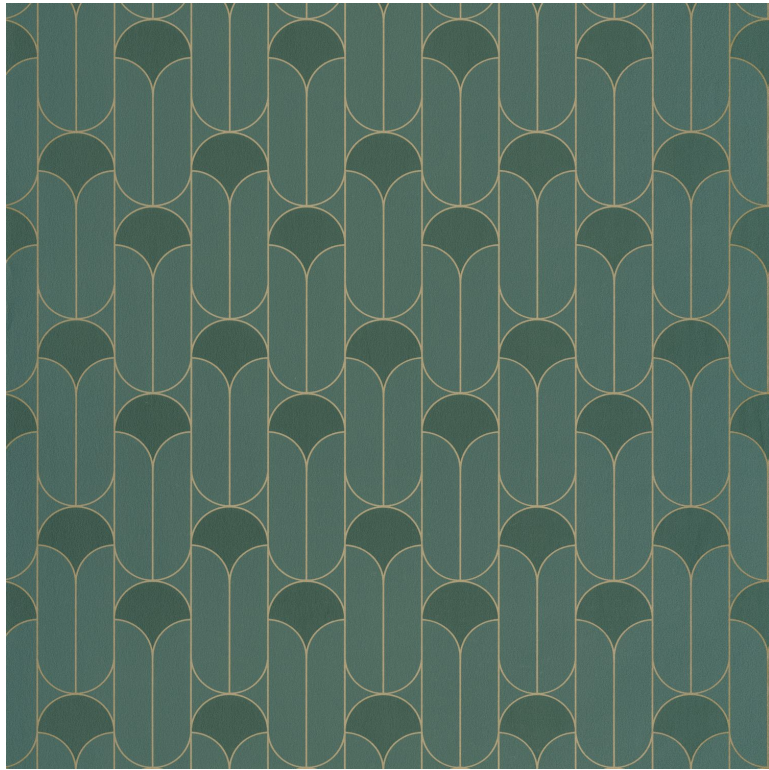

Paris

Wallpaper CASELIO

| | |
|----------------------------------|------------------------------------|
| <i>Collection</i> | GREEN & CO |
| <i>Reference</i> | 103967371 |
| <i>Hanging instructions</i> | Non-woven |
| <i>Grain</i> | Smooth |
| <i>Width of one roll</i> | 53 cm / 21 inches |
| <i>Length</i> | Sold by roll of 10.05 m / 11 yards |
| <i>Match</i> | Straight match |
| <i>Vertical repeat</i> | 53cm / 21 inches |
| <i>Weight in g/m²</i> | 150 |
| <i>Care</i> | Washable |
| <i>Apply paste</i> | Paste the wall |
| <i>Removal</i> | Dry strip |
| <i>Norme COV</i> | A+ |
| <i>ASTME84</i> | Class A |

3 variations