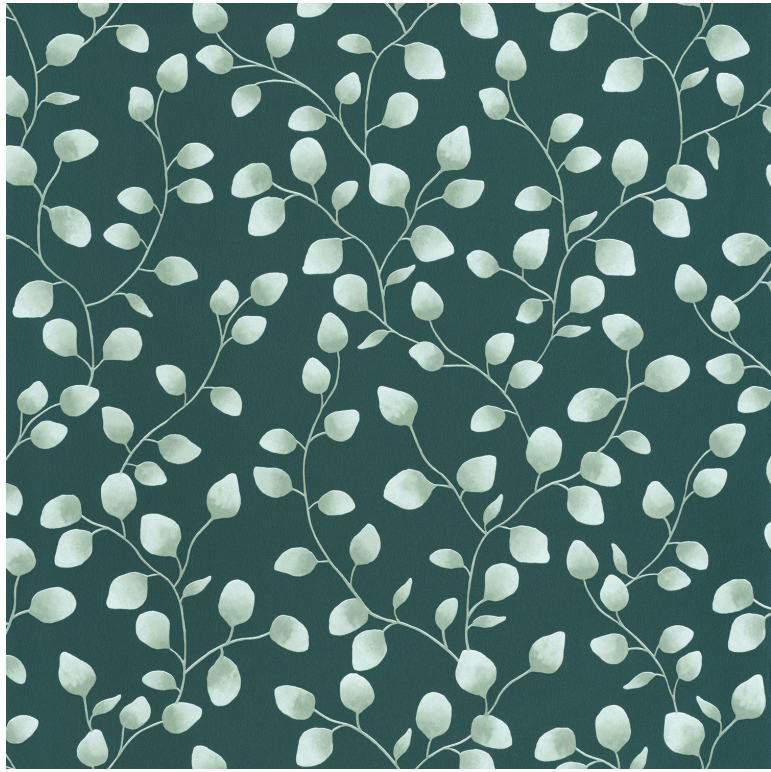

Melbourne

Wallpaper CASELIO

<i>Collection</i>	GREEN & CO
<i>Reference</i>	103867218
<i>Hanging instructions</i>	Non-woven
<i>Grain</i>	Mat
<i>Width of one roll</i>	53 cm / 21 inches
<i>Length</i>	Sold by roll of 10.05 m / 11 yards
<i>Match</i>	1/2 Offset match
<i>Vertical repeat</i>	53cm / 21 inches
<i>Weight in g/m²</i>	150
<i>Care</i>	Washable
<i>Apply paste</i>	Paste the wall
<i>Removal</i>	Dry strip
<i>Norme COV</i>	A+
<i>ASTME84</i>	Class A

3 variations