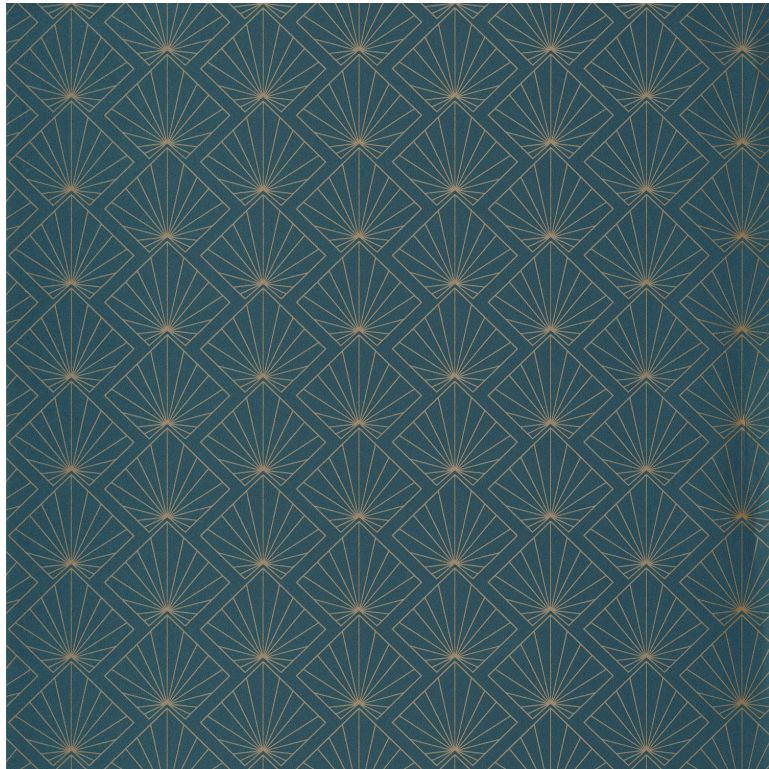

Sunrise

Wallpaper CASELIO

<i>Collection</i>	ONLY BLUE, COLOR BOX 3
<i>Reference</i>	101236100
<i>Hanging instructions</i>	Non-woven
<i>Grain</i>	Smooth
<i>Width of one roll</i>	53 cm / 21 inches
<i>Length</i>	Sold by roll of 10.05 m / 11 yards
<i>Match</i>	Straight match
<i>Vertical repeat</i>	6cm / 2 inches
<i>Weight in g/m²</i>	150
<i>Care</i>	Washable
<i>Apply paste</i>	Paste the wall
<i>Removal</i>	Dry strip
<i>Norme COV</i>	A+
<i>European fire-rating</i>	C-s1, d0

2 variations