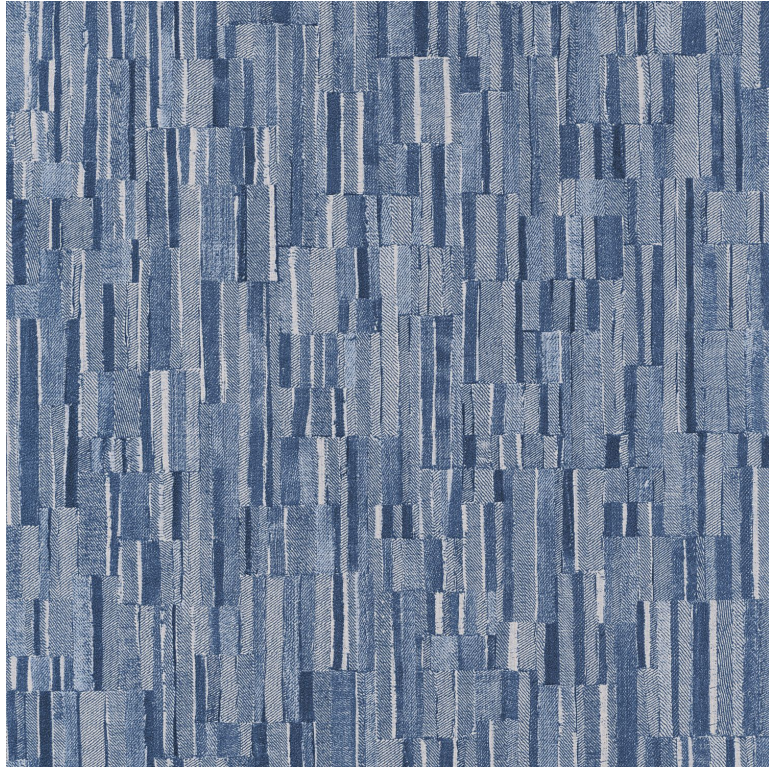

CASADECO

Patch Denim

Wallpaper CASADECO

<i>Collection</i>	TEXTILES
<i>Reference</i>	87526618
<i>Colors</i>	Bleu denim
<i>Hanging instructions</i>	Vinyl, non-woven backed
<i>Grain</i>	Fabric aspect
<i>Width of one roll</i>	53 cm / 21 inches
<i>Length</i>	Sold by roll of 10.05 m / 11 yards
<i>Match</i>	Free match
<i>Vertical repeat</i>	64cm / 25 inches
<i>Weight in g/m²</i>	280
<i>Care</i>	Washable
<i>Apply paste</i>	Paste the wall
<i>Removal</i>	Dry strip
<i>Norme COV</i>	A+
<i>ASTME84</i>	Class A
<i>European fire-rating</i>	B s1 d0

3 variations