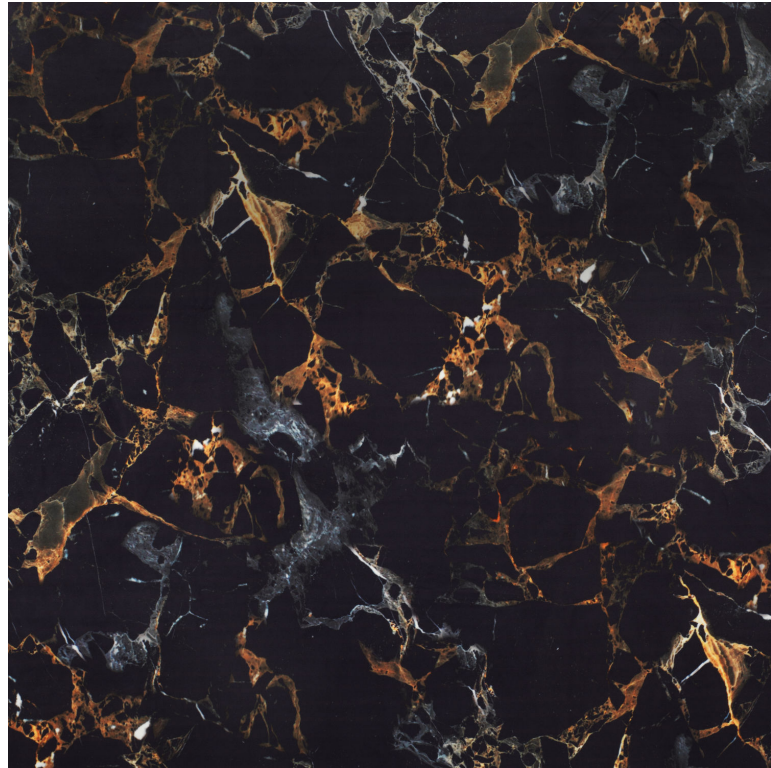

CASADECO

Earth Tissu Velours Marbre

Fabrics CASADECO

Collection

[EARTH](#)

Colors

ENCRE OR

Reference

80906317

Composition

100 % PES

Useful width

140 cm / 55 Inches

Match

Martindale

45000

Martindale Upholstery : superior or equal to 40 000 cycles (Martindale) and superior or equal to 30,000 double rubs (Wyzenbeek)

Pattern direction

Non-railroaded

Weight in g/m²

340

Use

Cleaning instructions

Country of origin

Spain

Horizontal repeat

93 cm / 37 Inches

Vertical repeat

92 cm / 36 Inches